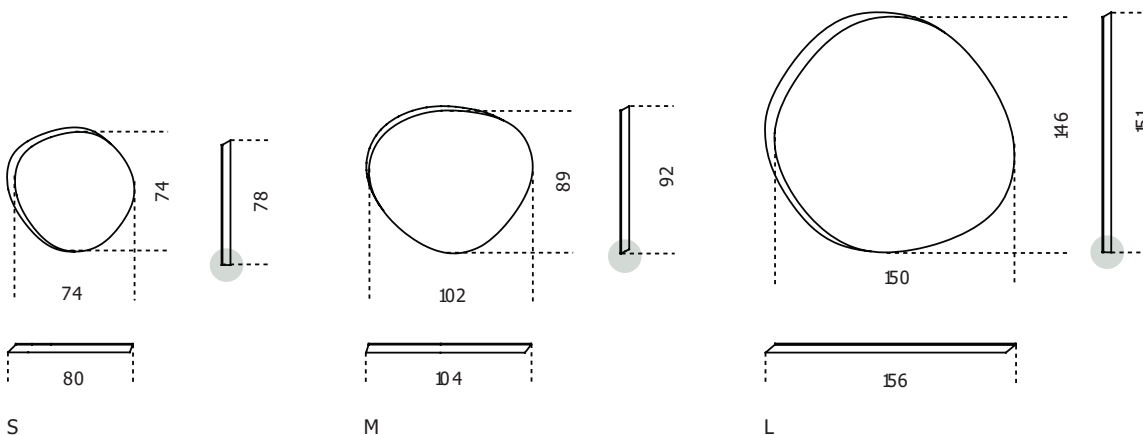

Zeiss Mirror

2009

6mm hand polished and bevelled extralight mirror in three different shapes and sizes. White lacquered wooden frame (thickness 5cm) or lacquered with "fabric" touch effect in the colours chestnut, sand and canapa.

Cm (L x W x H)	Inches (L x W x H)
80 x 6 x 78	31½ x 2½ x 30¾
104 x 6 x 92	41 x 2½ x 36¼
156 x 6 x 151	61½ x 2½ x 59½

Finishings

Glass

Extralight mirror

Wood

Canapa fabric touch effect

Chestnut fabric touch effect